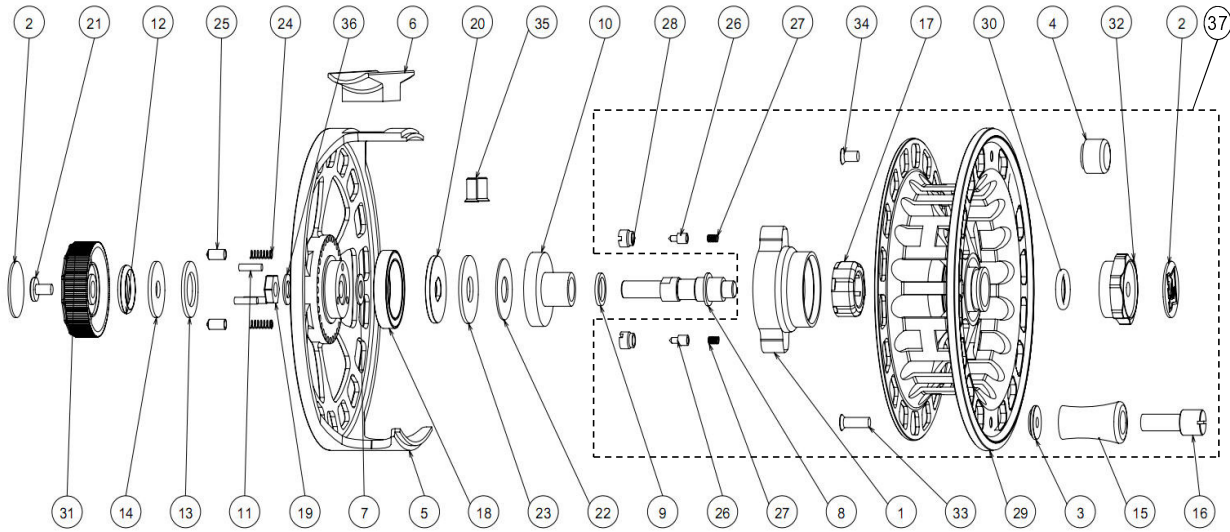

PARTS LIST FOR HARDY ULTRALITE DD BLACK 3000/4000/5000/6000/7000

#	DESCRIPTION	QTY	PART NO.					HARDY STYLE NO.				
			3000	4000	5000	6000	7000	3000	4000	5000	6000	7000
1	Clutch Retaining Nut	1	1329016					HEUD010SP01				
2	Badge	2	1329272					HREUN005SP9				
3	Handle Cup	1	1328995					HEUBSP05				
4	Counter Balance	1	1329007	1329015				HEUC010SP10	HEUC105SP18			
5	Frame	1	1375238	1375239	1375240	1375241	1375242	N/A	N/A	N/A	N/A	N/A
6	Reel Foot	1	1328991					HEUBSP01				
7	Spindle Washer 1T	1	1366076					N/A				
8	Spindle	1	1329020					HEUD010SP05				
9	Drag Washer Small	1	1329249					HREUN005SP22				
10	Clutch Body	1	1329021					HEUD010SP06				
11	Push Pin	3	1329259					HREUN005SP31				
12	Drag O-ring	1	1329263					HREUN005SP35				
13	Push Pin Plate 1	1	1329261					HREUN005SP33				
14	Push Pin Plate 2	1	1329262					HREUN005SP34				
15	Handle Knob	1	1328996	1328993				HEUBSP06	HEUBSP03			
16	Handle Rivet	1	1328997	1328994				HEUBSP07	HEUBSP04			
17	One Way Clutch	1	1329023					HEUD010SP08				
18	Ball Bearing	1	1329022					HEUD010SP07				
19	Spindle Lock Nut	1	1329260					HREUN005SP32				
20	Key Washer	1	1329253					HREUN005SP26				
21	Drag Lock Screw	1	1329265					HREUN005SP37				
22	Drag Washer Large 1	1	1329251					HREUN005SP24				
23	Drag Washer Large 2	1	1329252					HREUN005SP25				
24	Drag Click Spring	2	1329256					HREUN005SP29				
25	Drag Click Pin	2	1329258					HREUN005SP30				
26	Spool Click Pin	2	1329245					HREUN005SP19				
27	Spool Click Spring	2	1329244					HREUN005SP18				
28	Spool Clicker Nut	2	1329247					HREUN005SP20				
29	Spool	1	1375243	1375244	1375245	1375246	1375247	N/A	N/A	N/A	N/A	N/A
30	Latch O-Ring	1	1329024					HEUD010SP09				
31	Regulator Button	1	1328992					HEUBSP02				
32	Drum Latch Nut	1	1329017					HEUD010SP02				
33	Handle Screw	1	1329236					HREUN005SP10				
34	Balance Screw	1	1329241					HREUN005SP15				
35	Reel Foot Screw	2	1329026					HEUD010SP11				
36	Spindle Washer 0.5T	1	1329254					HREUN005SP27				
37	Spare Spool	1	1327974	1327975	1327976	1327977	1327978	HSUB005	HSUB010	HSUB020	HSUB030	HSUB040

Reel Part Numbers: DD Black 3000 1327309; DD Black 4000 1327310; DD Black 5000 1327311; DD Black 6000 1327312; DD Black 7000 1327313

21 00

Drawn: 05-12-14

Drawing Version: 34-13166-00